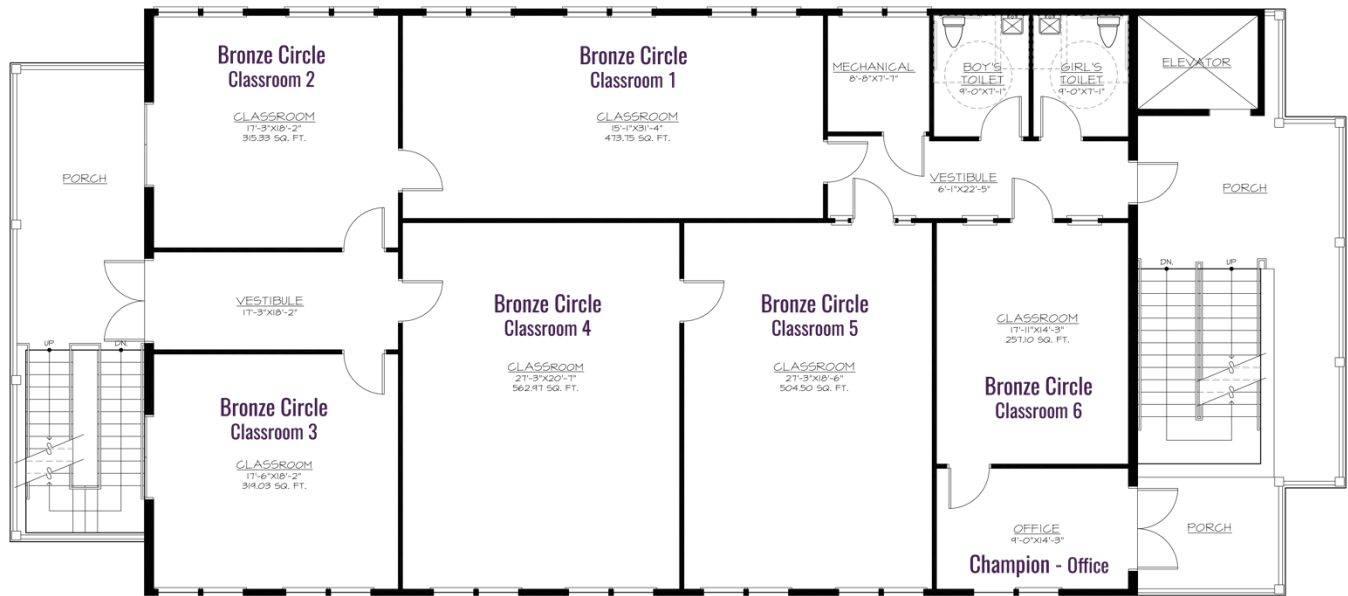

Academic Classroom Capital Campaign

NFB Académie Academic Classrooms - 2nd Floor